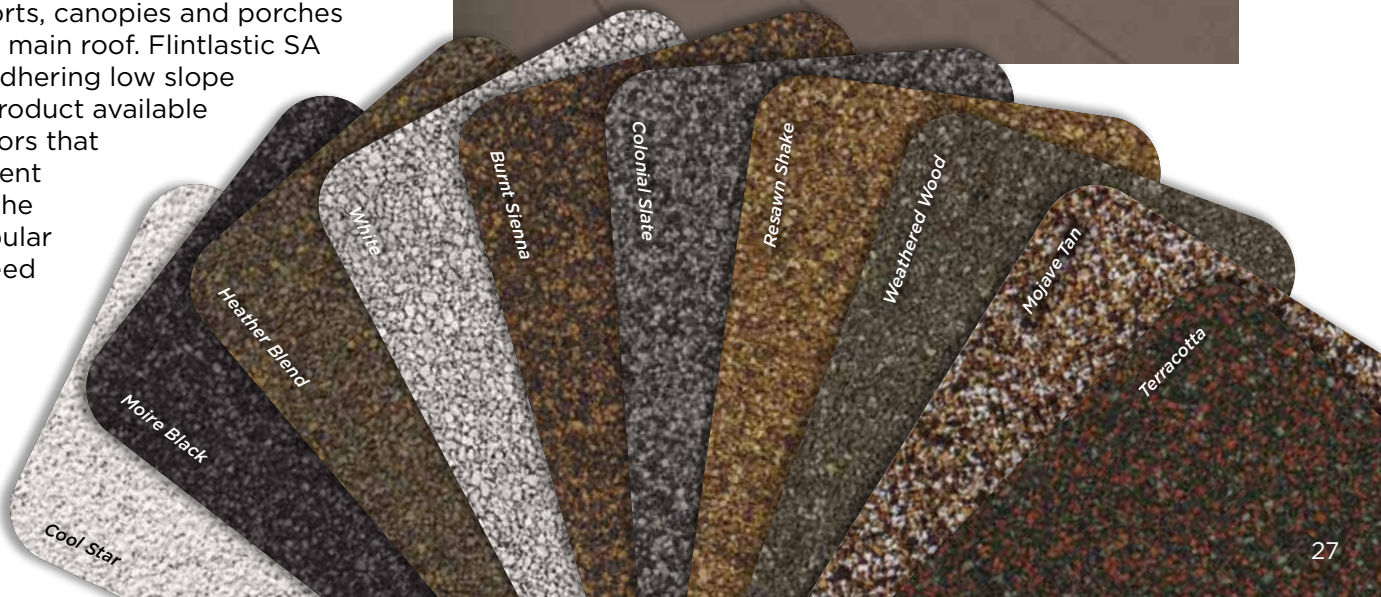

The ColorView® Visualizer: Design your Dream Home with the Click of a Mouse

CertainTeed created the ColorView tool to help homeowners bring their creative vision to reality.

Just look through a photo library of homes to choose one that looks most like your own. Then click on the roof to easily switch designs and see what CertainTeed product looks best. You can choose from hundreds of different roofing design and color combinations, and even add roof accents in different colors. All before anyone raises a hammer.

Want to visualize different roofing styles on your own home? You can upload photos to ColorView and have them digitally masked by one of our design professionals, or use DIY mode to upload and mask your own photos.

Plus, you can print or share your ColorView photos with family and friends to get their feedback. Visit colorview.certainteed.com and get started.

Add a Little Accent to Your Roof

CertainTeed offers Mountain Ridge®, an accessory product used for capping hips and ridges. It is the perfect finishing touch for your roof, offering blended color and high-profile design. CertainTeed also offers Cedar Crest®, a medium-profile design and Shadow Ridge®, a low-profile design, which is also available in **ClimateFlex** version.

Color Companion Products for Flat Roof Areas

With CertainTeed Flintlastic® SA, you can coordinate flat roof areas like carports, canopies and porches with your main roof. Flintlastic SA is a self-adhering low slope roofing product available in ten colors that complement some of the most popular CertainTeed shingles.