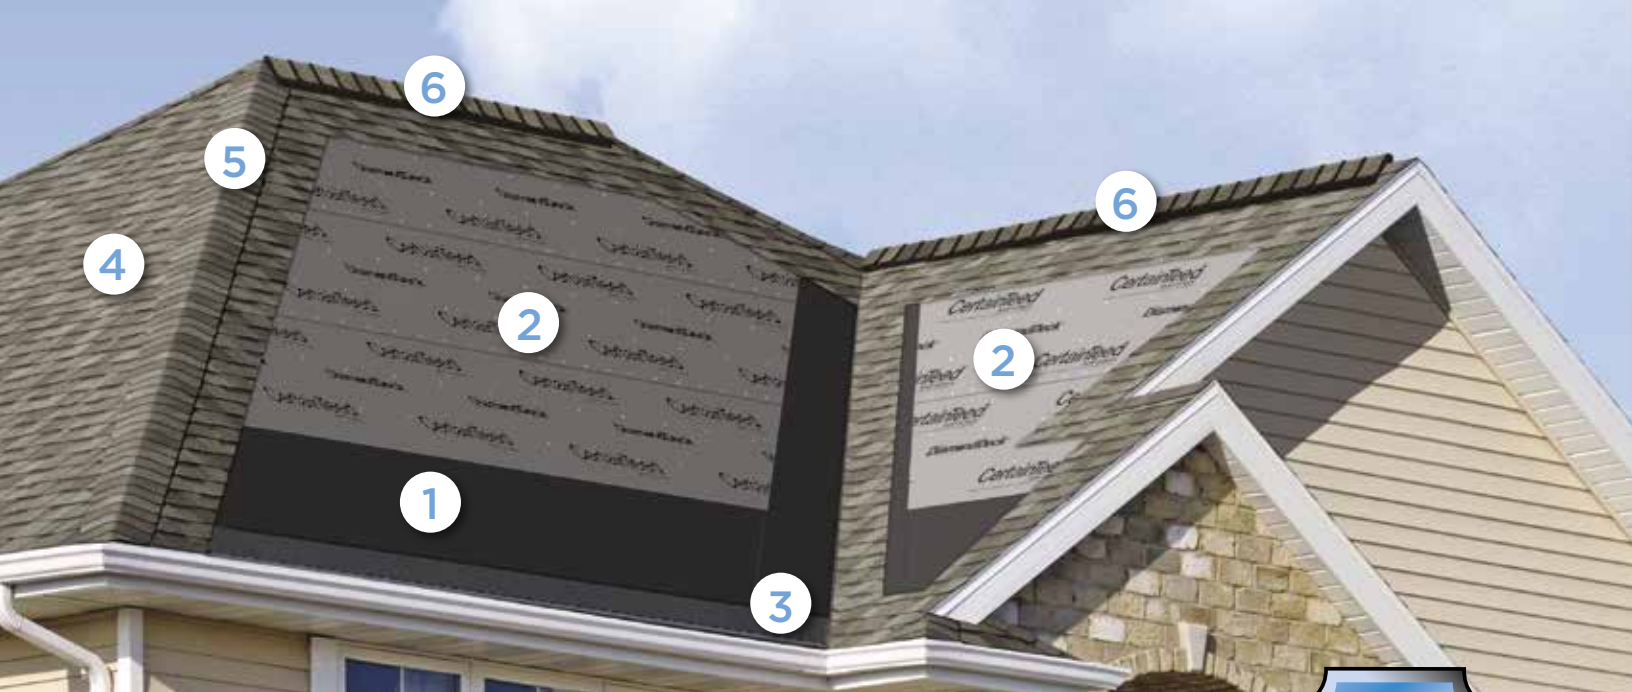

The ColorView® Visualizer: Design your Dream Home with the Click of a Mouse

CertainTeed created the ColorView tool to help homeowners bring their creative vision to reality.

Just look through a photo library of homes to choose one that looks most like your own. Then click on the roof to easily switch designs and see what CertainTeed product looks best. You can choose from hundreds of different roofing design and color combinations, and even add roof accents in different colors. All before anyone raises a hammer.

Want to visualize different roofing styles on your own home? You can upload photos to ColorView and have them digitally masked by one of our design professionals, or use DIY mode to upload and mask your own photos.

Plus, you can print or share your ColorView photos with family and friends to get their feedback. Visit colorview.certainteed.com and get started.

Add a Little Accent to Your Roof

CertainTeed offers Mountain Ridge®, an accessory product used for capping hips and ridges. It is the perfect finishing touch for your roof, offering blended color and high-profile design. CertainTeed also offers Cedar Crest®, a medium-profile design and Shadow Ridge®, a low-profile design, which is also available in **ClimateFlex** version.

Color Companion Products for Flat Roof Areas

With CertainTeed Flintlastic® SA, you can coordinate flat roof areas like carports, canopies and porches with your main roof. Flintlastic SA is a self-adhering low slope roofing product available in ten colors that complement some of the most popular CertainTeed shingles.